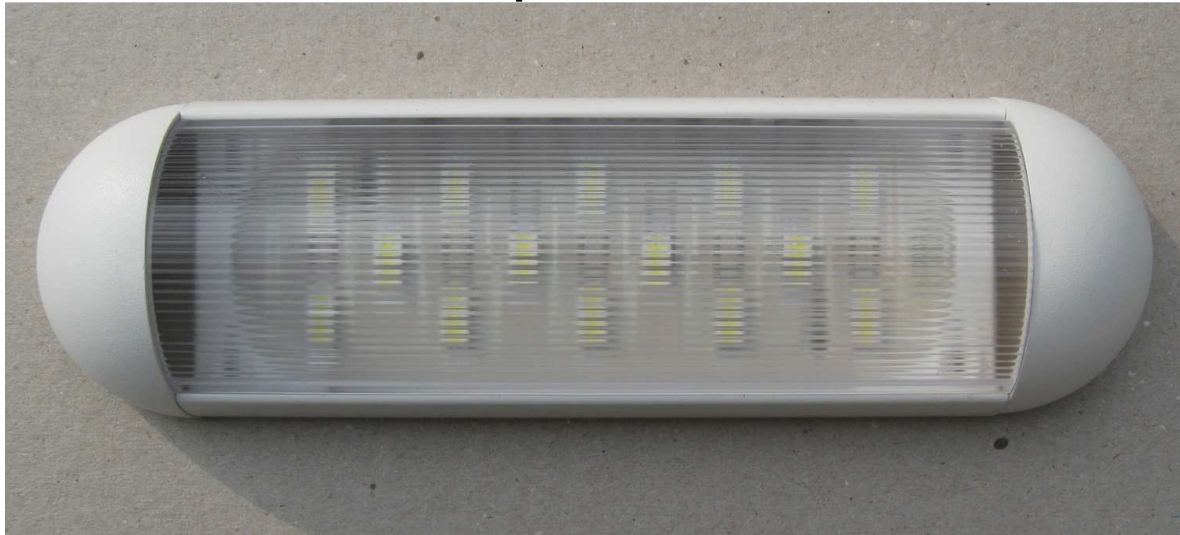

Product preview

Binding Union srl, via Cuorgnè 21, 10156 Torino (ITALY), T +39 011.2625414 F +39 011.2625428, www.binding.it

We have the pleasure of introducing

GIADA LED lamps for interiors

- High intensity, bright and clear light
- Wide and uniform light emission (120° angle)
- LED technology
- Heads in ABS plastic and base in aluminium, all white
- Front filter in transparent multi-stripe polycarbonate
- Available with/without power onboard switch
- 12...32 Vdc power supply
- Long life and low power consumption (6 W)
- Dimensions: 240x70x35 mm

New-concept minimal design, based on LED technology. Light emission is wide and uniform. To be used on work panels, engine rooms, lifts, kitchens and wardrobes. Models available, with or without onboard power switch. Their low power consumption makes them useful for emergency scenarios, powered by a battery.

<i>Models</i>	<i>Description</i>
LGD110KW	Switchless, 10 LED's
LGD114KW	Switchless, 14 LED's
LGD210KW	Onboard switch, 10 LED's
LGD214KW	Onboard switch, 14 LED's

<i>Accessories</i>	
AV0437	Opaline filter for all GIADA 240x70x35 mm